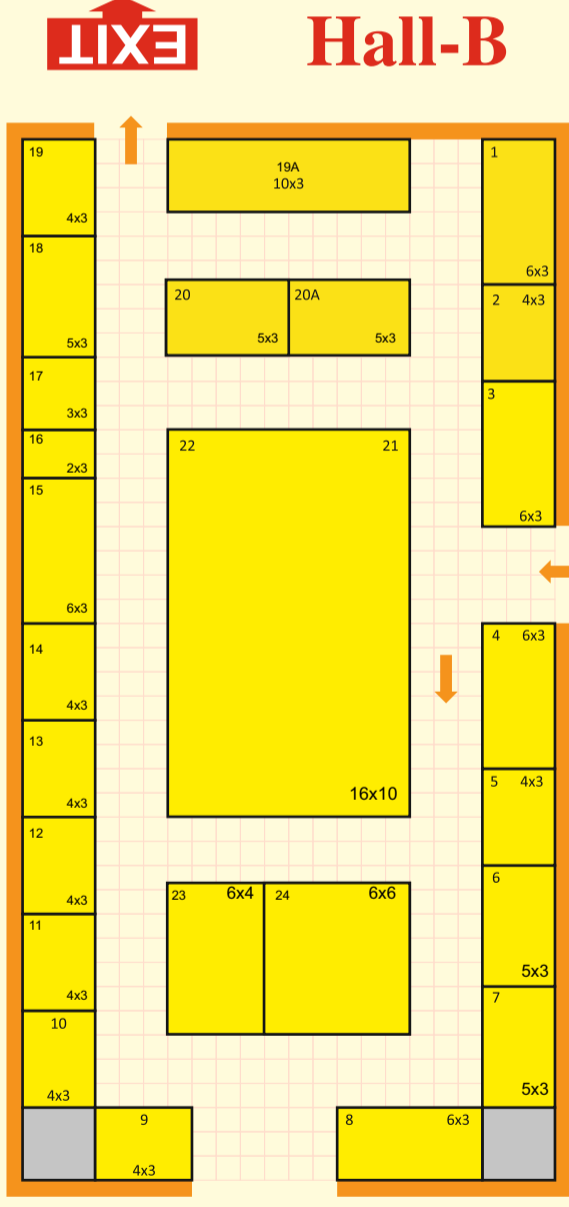

CONCURRENT EVENT

8th Edition

16 17 18 JANUARY 2026
NEW GRAIN MARKET,
JALANDHAR (PUNJAB)

PARKING

EXIT