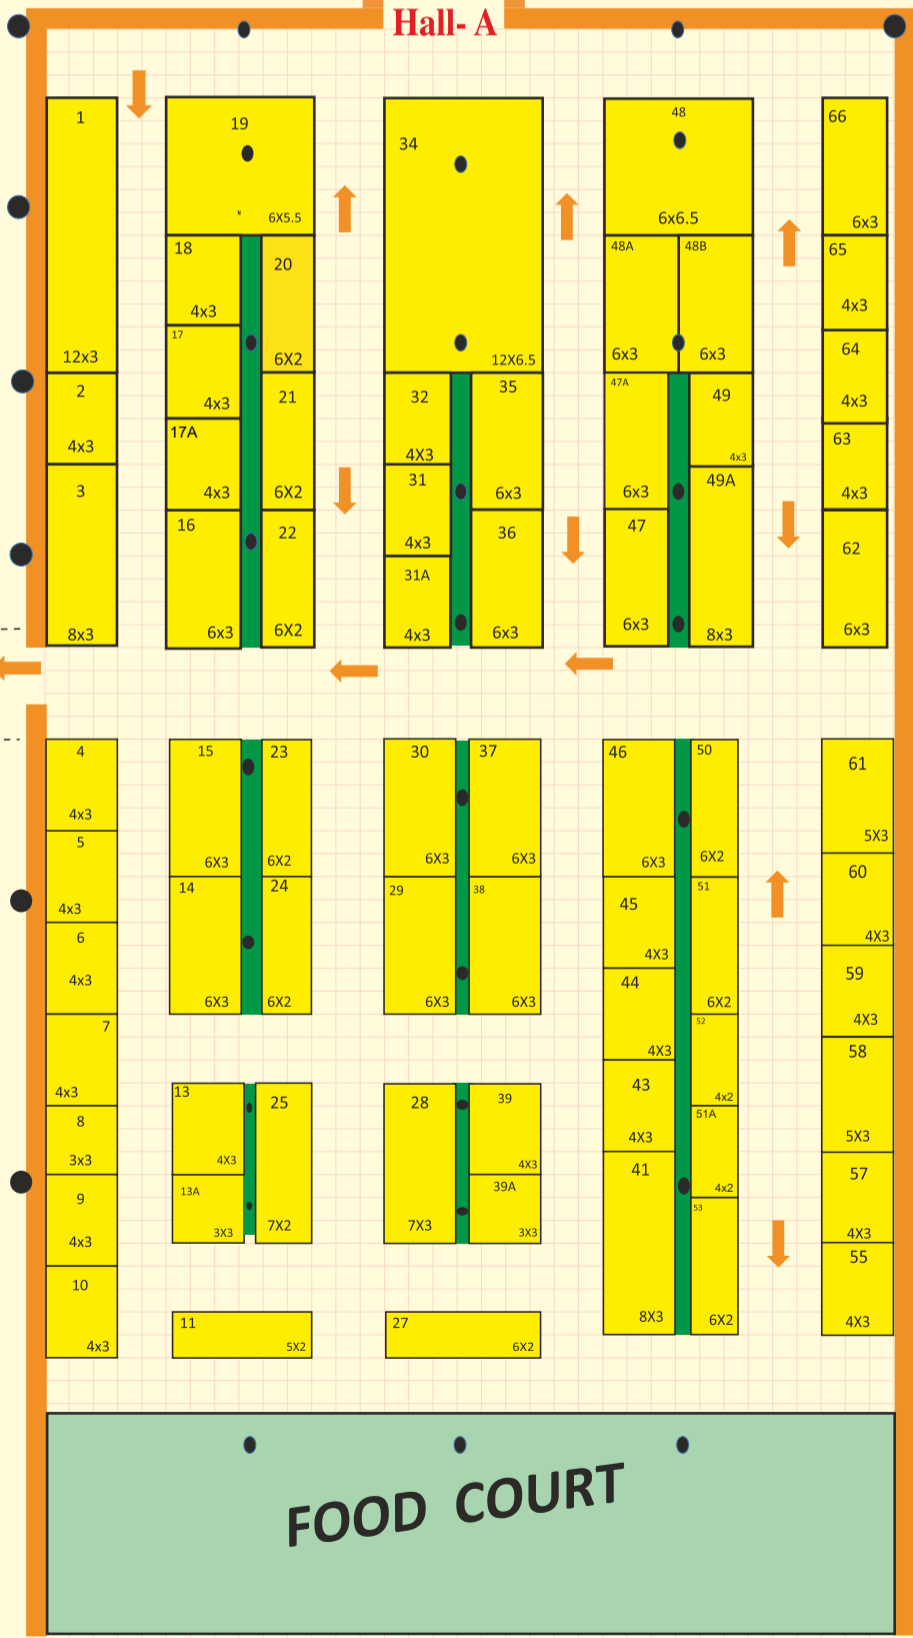

CONCURRENT EVENT

8th Edition

16 17 18 JANUARY 2026
NEW GRAIN MARKET,
JALANDHAR (PUNJAB)

PARKING

EXIT